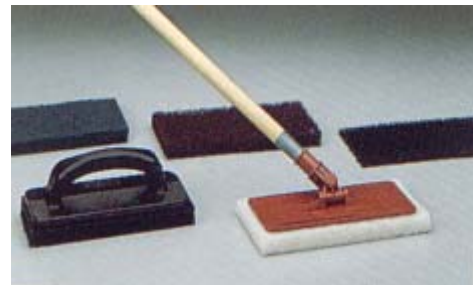

White

For use when cleaning delicate surfaces.

Size: 4 5/8" x 10"
 Type: Each

Order #: E007-19
 Manufacturer #: 8440

Blue

For medium duty tasks.

Size: 4 5/8" x 10"
 Type: Each

Order #: E007-3
 Manufacturer #: 8242

Brown

For heavy duty cleaning.

Size: 4 5/8" x 10"
 Type: Each

Order #: E007-9
 Manufacturer #: 8541

Hi Productivity Stripping Pad

For extra heavy duty cleaning.

Size: 4 5/8" x 10"
 Type: Each

Order #: E007-8
 Manufacturer #: 8550

Scotch-Brite Stainless Steel Scrubbers

High quality stainless steel for tough cleaning chores - won't rust or splinter. Removes baked-on food from pot/pans, baking dishes, grills and ovens.

Size: 1.25 oz.
 Type: Box or Case
 Quantity: 12/box or 6 boxes/case
 Order #: E034-6
 Manufacturer #: 19084